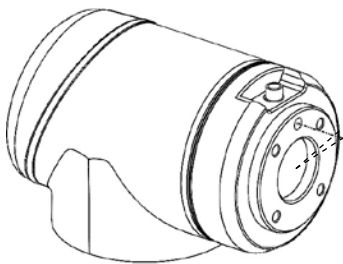

Mounting

Montage
Montaje
安装

1

ISO-9409-1-50-4-M6
Robot Mounting Pattern