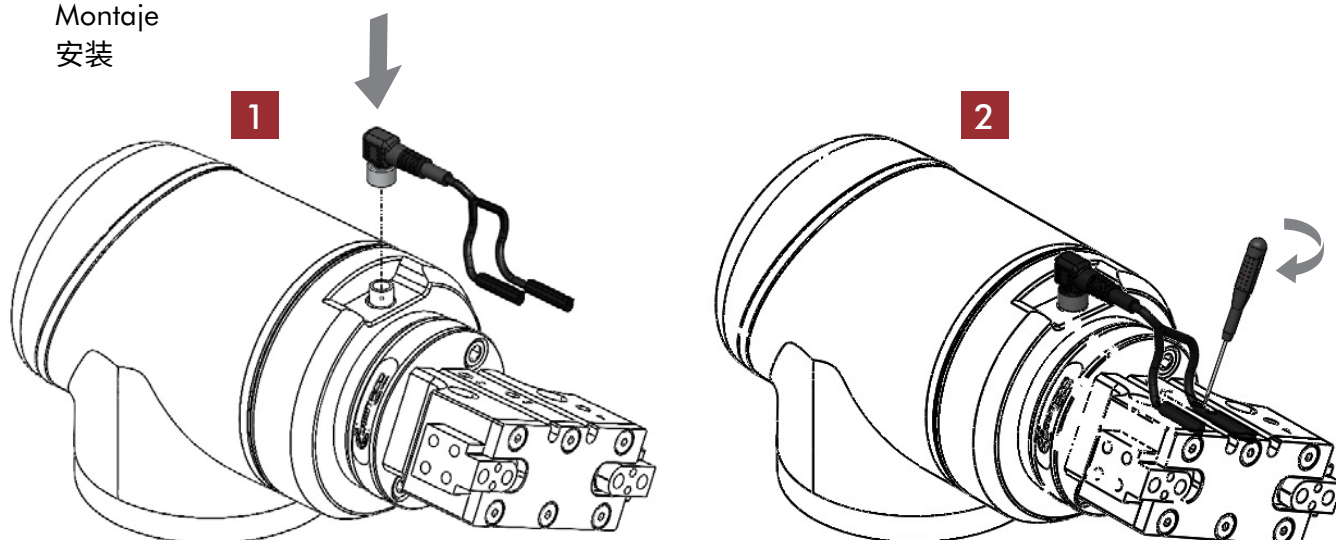

Mounting

Montage
Montaje
安装