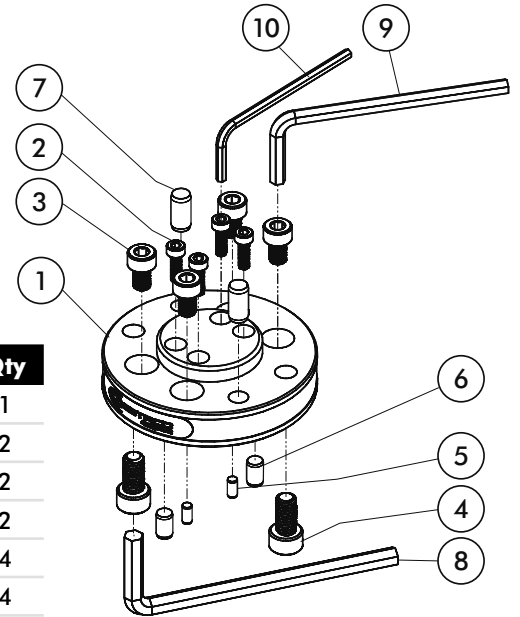

Quick Start Guide

Robot Adapter Kit | AP-050-01

Roboter-Adapter-Kit | Kit d'adaptateur de robot | Kit adaptador de robot | 机器人适配器套件

ROBOT ADAPTER KIT

Quick Start Guide

AP-050-01

Robot Adapter Kit

Roboter-Adapter-Kit
 Kit d'adaptateur de robot
 Kit adaptador de robot
 机器人适配器套件

What's Included?

Was ist inklusive?
 Ce qui est inclu?
 Qué está incluido?
 包含什么

Item	Description	Qty
1	Adaptor; AP-050-01-01	1
2	Ø3 x 6mm Dowel Pin	2
3	Ø5 x 8mm Dowel Pin	2
4	Ø6 x 12mm Dowel Pin	2
5	M3 x 10 Screw	4
6	M5 x 8 Screw	4
7	M6 x 12 Screw	2
8	2.5mm Hex Key Wrench	1
9	4mm Hex Key Wrench	1
10	5mm Hex Key Wrench	1

Sensor-Kit
Trousse de capteur
Juego de sensores
传感器套件

What's Included?

Was ist inklusive?
Ce qui est inclu?
Qué está incluido?
包含什么

Item	Description	Qty
1	Sensor Cable	1

	OHSP-022 Dual PNP Sensor	OHSP-023 Dual PNP Sensor
PINOUT		
1	N/C	+V
2	N/C	SIGNAL 1
3	SIGNAL 2	SIGNAL 2
4	SIGNAL 1	N/C
5	+V	N/C
6	N/C	N/C
7	NC	N/C
8	GND	GND