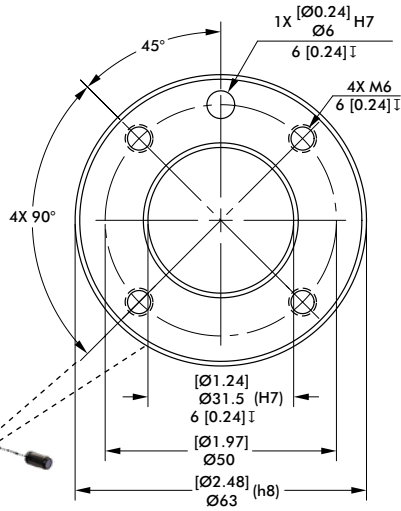

Mounting

Montage
Montaje
安装

1

ISO-9409-1-50-4-M6
Robot Mounting Pattern