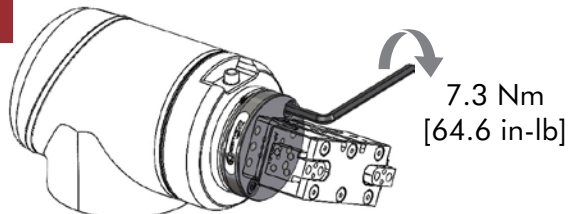

ROBOT ADAPTER KIT

Quick Start Guide

AP-050-01

Robot Adapter Kit

Roboter-Adapter-Kit
Kit d'adaptateur de robot
Kit adaptador de robot
机器人适配器套件

What's Included?

Was ist inklusive?
Ce qui est inclu?
Qué está incluido?
包含什么

Item	Description	Qty
1	Adaptor; AP-050-01-01	1
2	Ø3 x 6mm Dowel Pin	2
3	Ø5 x 8mm Dowel Pin	2
4	Ø6 x 12mm Dowel Pin	2
5	M3 x 10 Screw	4
6	M5 x 8 Screw	4
7	M6 x 12 Screw	2
8	2.5mm Hex Key Wrench	1
9	4mm Hex Key Wrench	1
10	5mm Hex Key Wrench	1

Mounting

Montage
Montaje
安装

1

2

3

4