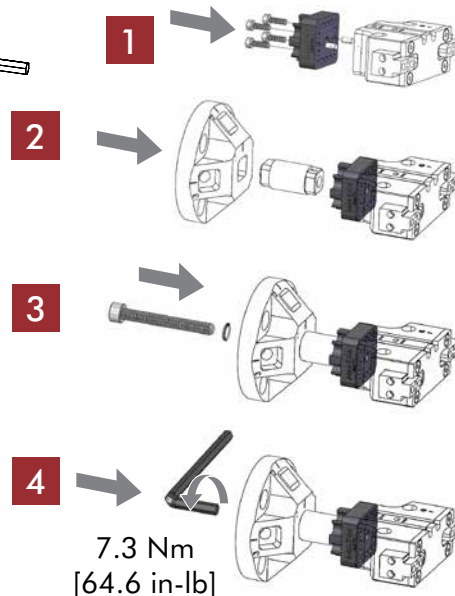

### What's Included?

Was ist inklusive?  
Ce qui est inclu?  
Qué está incluido?  
包含什么

Item	Description	Qty
1	Tool Plate; MM-T-04	1
2	Ø3 x 6mm Dowel Pin	2
3	M3 x 10 Screw	4
4	2.5mm Hex Key Wrench	1

### Mounting

Montage  
Montaje  
安装