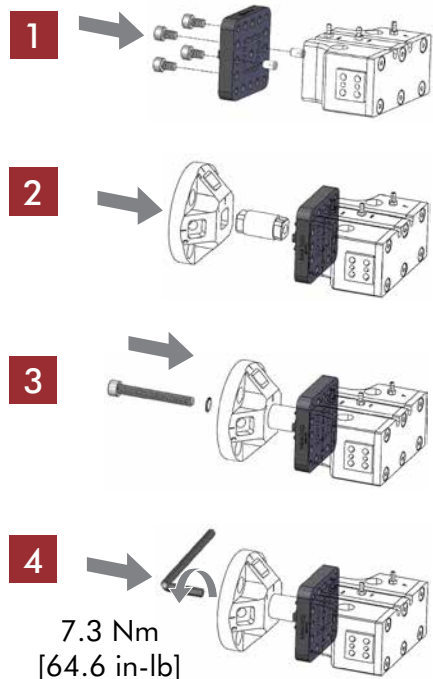

#### What's Included?

Was ist inklusive?  
Ce qui est inclu?  
Qué está incluido?  
包含什么

Item	Description	Qty
1	Tool Plate; MM-T-03	1
2	Ø3 x 6mm Dowel Pin	2
3	Ø5 x 8mm Dowel Pin	2
4	M3 x 10 Screw	4
5	M5 x 8 Screw	4
6	2.5mm Hex Key Wrench	1
7	4mm Hex Key Wrench	1

#### Mounting

Montage  
Montaje  
安装