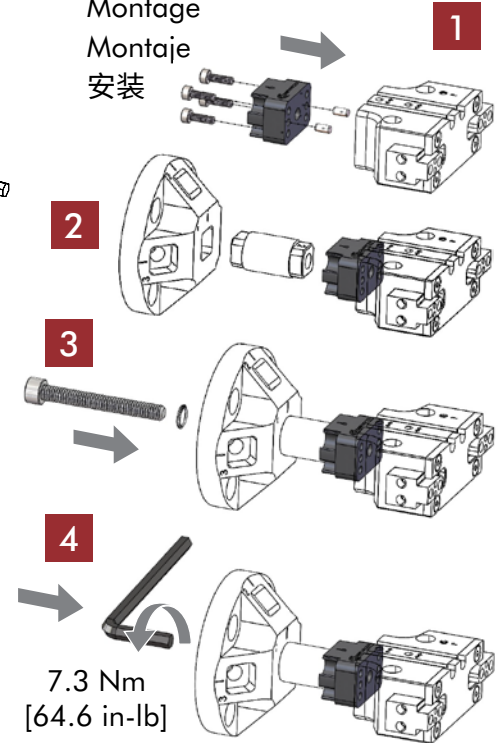

#### What's Included?

Was ist inklusive?  
Ce qui est inclu?  
Qué está incluido?  
包含什么

Item	Description	Qty
1	Tool Plate; MM-T-06	1
2	Ø3 x 6mm Dowel Pin	2
3	M3 x 10 Screw	4
4	2.5mm Hex Key Wrench	1

#### Mounting

Montage  
Montaje  
安装