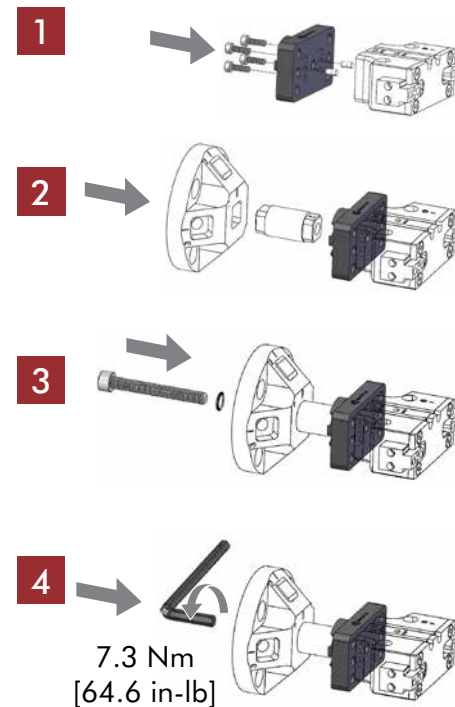

### What's Included?

Was ist inklusive?  
Ce qui est inclu?  
Qué está incluido?  
包含什么

Item	Description	Qty
1	Tool Plate; MM-T-05	1
2	Ø3 x 6mm Dowel Pin	2
3	Ø5 x 8mm Dowel Pin	2
4	M3 x 10 Screw	4
5	M5 x 8 Screw	4
6	2.5mm Hex Key Wrench	1
7	4mm Hex Key Wrench	1

### Mounting

Montage  
Montaje  
安装