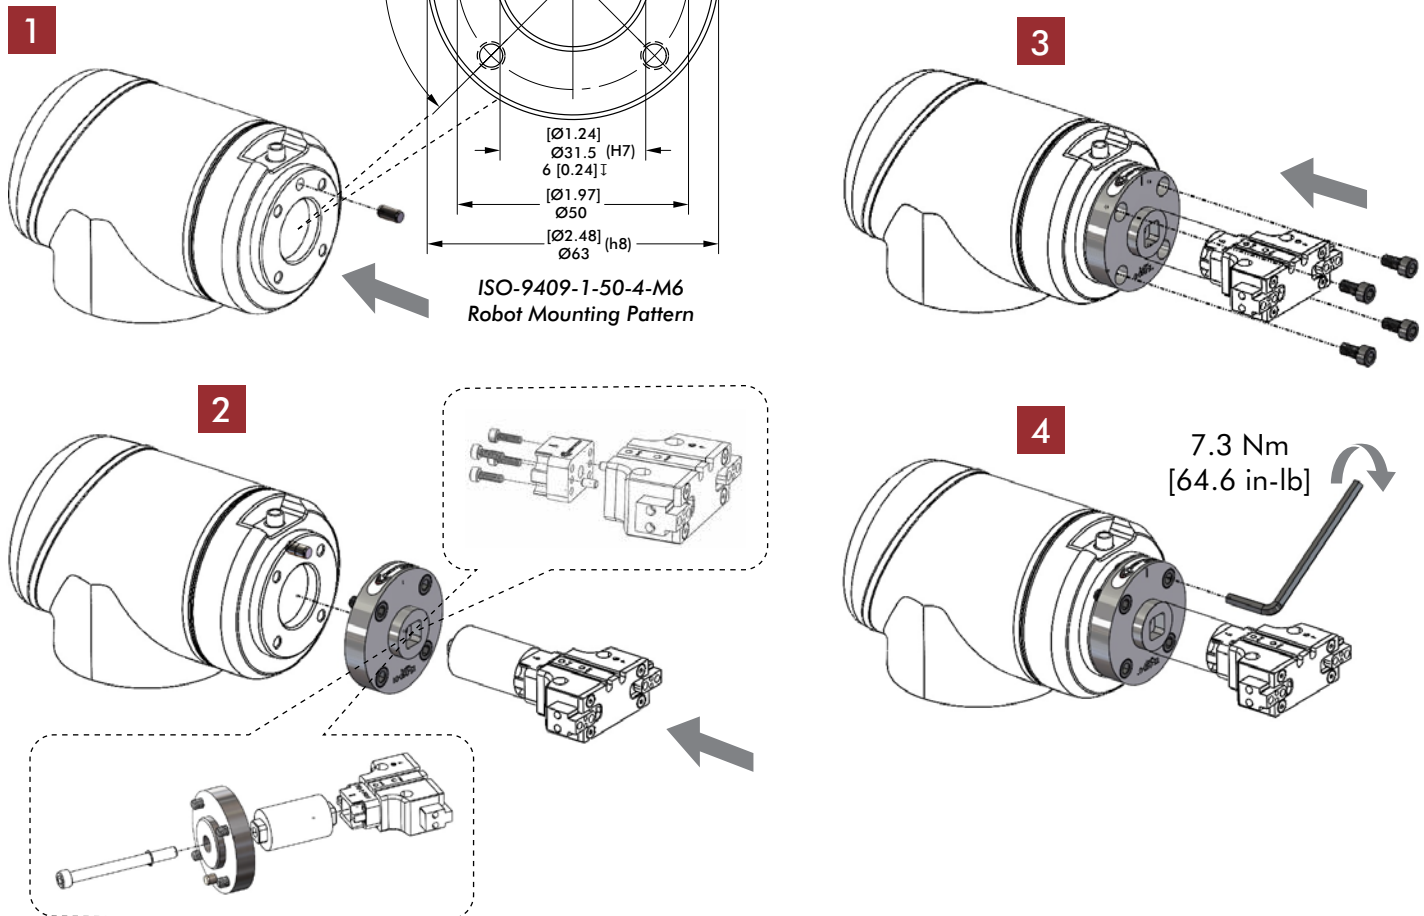

Mounting

Montage
Montaje
安装