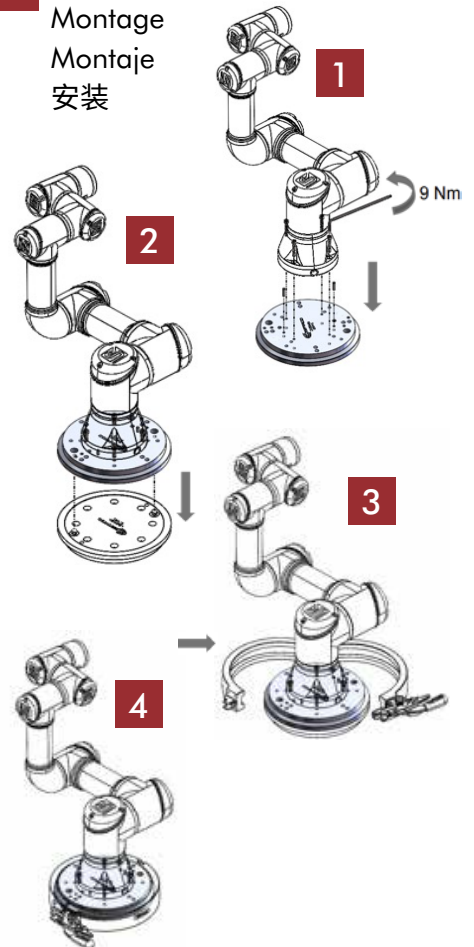

#### What's Included?

Was ist inklusive?  
Ce qui est inclu?  
Qué está incluido?  
包含什么

Item	Description	Qty
1	Robot Plate; CB-200-R01	1
2	M10x35mm Screw	4
3	M6x30mm Screw	4
4	M8x35mm Screw	4
5	Ø6x20mm Dowel Pin	2
6	Ø5x20mm Dowel Pin	2
7	Ø6x24mm Dowel Pin	2
8	Ø8x18mm Dowel Pin	2
9	5mm Hex Key Wrench	1
10	6mm Hex Key Wrench	1
11	8mm Hex Key Wrench	1

#### Mounting

Montage  
Montaje  
安装