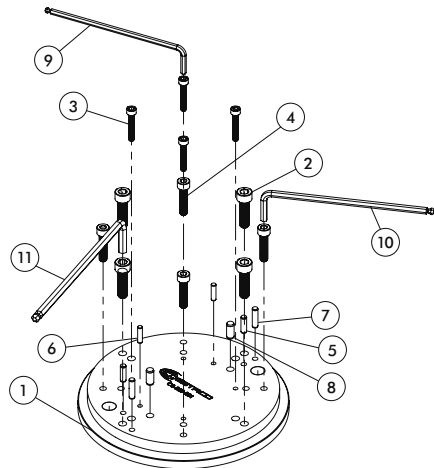

#### Robot Plate Kit

Roboterplatten-Kit  
Kit plaque robot  
Kit de placas robóticas  
机器人板套件

#### What's Included?

Was ist inklusive?  
Ce qui est inclu?  
Qué está incluido?  
包含什么

Item	Description	Qty
1	Robot Plate; CB-200-R01	1
2	M10x35mm Screw	4
3	M6x30mm Screw	4
4	M8x35mm Screw	4
5	Ø6x20mm Dowel Pin	2
6	Ø5x20mm Dowel Pin	2
7	Ø6x24mm Dowel Pin	2
8	Ø8x18mm Dowel Pin	2
9	5mm Hex Key Wrench	1
10	6mm Hex Key Wrench	1
11	8mm Hex Key Wrench	1